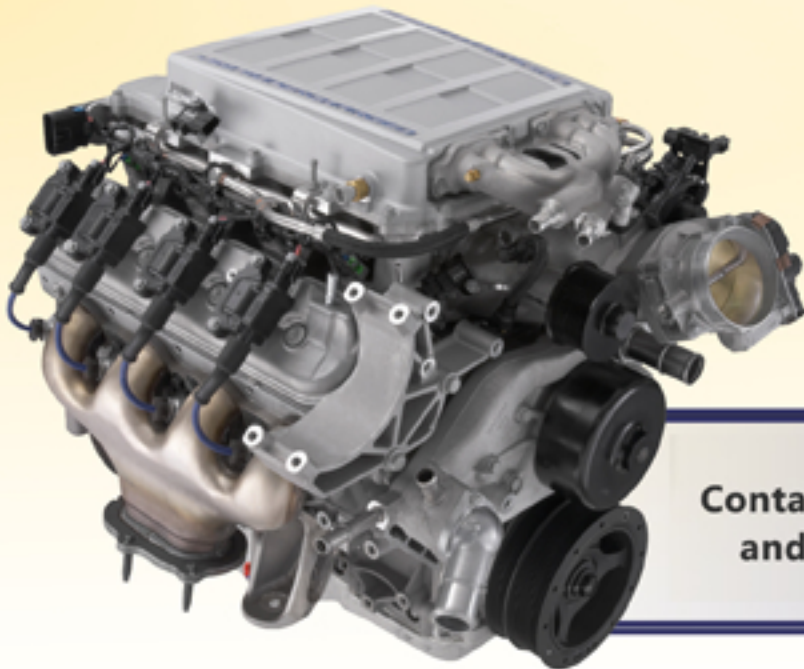

# GM Truckload Engine & Transmission sale

Purchase select GM engines and transmissions at truckload prices.

Receive a \$25 gift card and up to \$300 in FREE associated installation parts.

(based on engine qualifications)